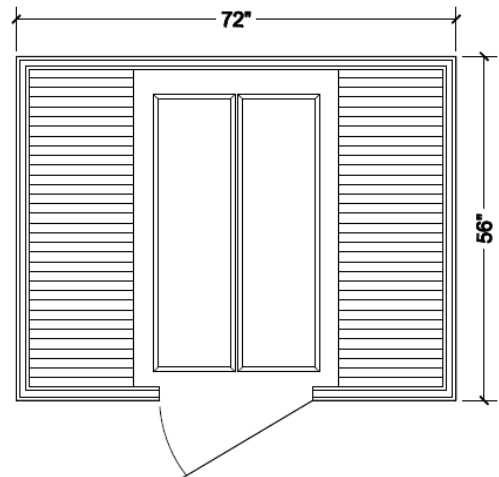

B 840

Pure Infra™

Low EMR
Low EF

- ✓ 3-person capacity
- ✓ 20 amp dedicated outlet plug-in model
- ✓ 56" d (60" w/overhang) x 72" w x 77" h
- ✓ Canadian Hemlock interior & exterior
- ✓ Interior & exterior SaunaLogic™ Touch Pad control
- ✓ SaunaTone™ AV System
- ✓ 6-color chroma-therapy lighting
- ✓ Exterior overhang with halogen puck lighting
- ✓ In-bench & floor IR emitter panels

Plugs into a dedicated 20 amp outlet

3" clearance on sides of unit and 8" overhead clearance required for installation

finnleo®
pure sauna

* Rooms cannot be altered

* Pre-delivery site inspection recommended to insure room will fit