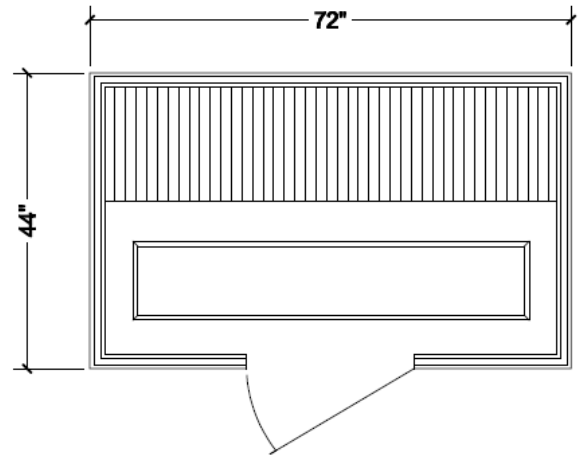

B 830

Pure Infra™

Low EMR
Low EF

- ✓ 3-person capacity
- ✓ 20 amp dedicated outlet plug-in model
- ✓ 44" d (48" w/overhang) x 72" w x 77" h
- ✓ Canadian Hemlock interior & exterior
- ✓ Interior & exterior SaunaLogic™ Touch Pad control
- ✓ SaunaTone™ AV System
- ✓ 6-color chroma-therapy lighting
- ✓ Exterior overhang with halogen puck lighting
- ✓ In-bench & floor IR emitter panels

Plugs into a dedicated 20 amp outlet

3" clearance on sides of unit and 8" overhead clearance required for installation

finnleo®
pure sauna

* Rooms cannot be altered

* Pre-delivery site inspection recommended to insure room will fit