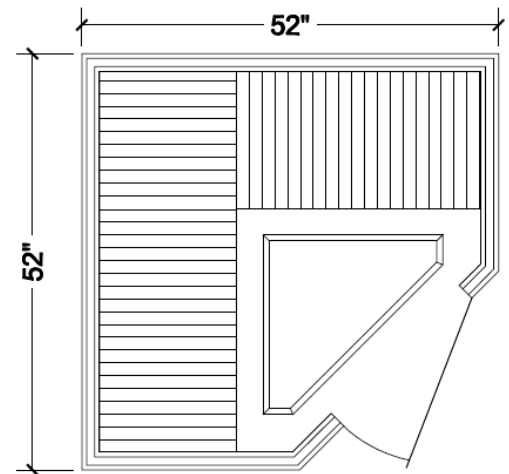

B 870

Pure Infra™

Low EMR
Low EF

- ✓ 3-person capacity
- ✓ 15 amp simple plug-in model
- ✓ 52" d x 52" w x 77" h
- ✓ Canadian Hemlock interior & exterior
- ✓ Interior & exterior SaunaLogic™ Touch Pad control
- ✓ SaunaTone™ AV System
- ✓ 6-color chroma-therapy lighting
- ✓ Exterior overhang with halogen puck lighting
- ✓ In-bench & floor IR emitter panels

Plugs into a standard 15 amp outlet!

3" clearance on sides of unit and 8" overhead clearance required for installation

finnleo®
pure sauna

* Rooms cannot be altered

* Pre-delivery site inspection recommended to insure room will fit