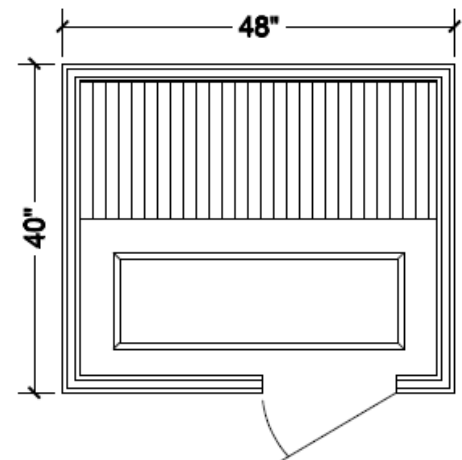

B 820

Pure Infra™

Low EMR
Low EF

- ✓ 2-person capacity
- ✓ 15 amp simple plug-in model
- ✓ 40" d (44" w/overhang) x 48" w x 77" h
- ✓ Canadian Hemlock interior & exterior
- ✓ Interior & exterior SaunaLogic™ Touch Pad control
- ✓ SaunaTone™ AV System
- ✓ 6-color chroma-therapy lighting
- ✓ Exterior overhang with halogen puck lighting
- ✓ In-bench & floor IR emitter panels

Plugs into a standard 15 amp outlet!

3" clearance on sides of unit and 8" overhead clearance required for installation

finnleo®
pure sauna

* Rooms cannot be altered

* Pre-delivery site inspection recommended to insure room will fit