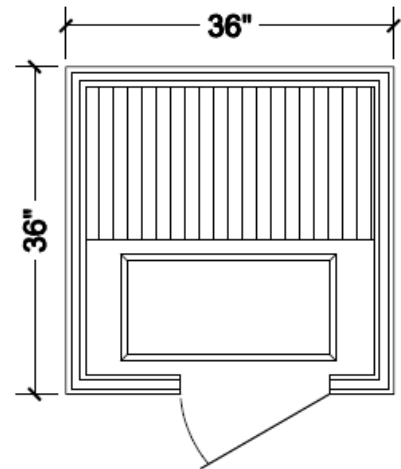

## Pure Infra™

Low EMR  
Low EF

- ✓ 1-person capacity
- ✓ 15 amp simple plug-in model
- ✓ 36" d (40" w/overhang) x 36" w x 75" h
- ✓ Canadian Hemlock interior & exterior
- ✓ Interior & exterior SaunaLogic™ Touch Pad control
- ✓ SaunaTone™ AV System
- ✓ 6-color chroma-therapy lighting
- ✓ Exterior overhang with halogen puck lighting
- ✓ In-bench & floor IR emitter panels