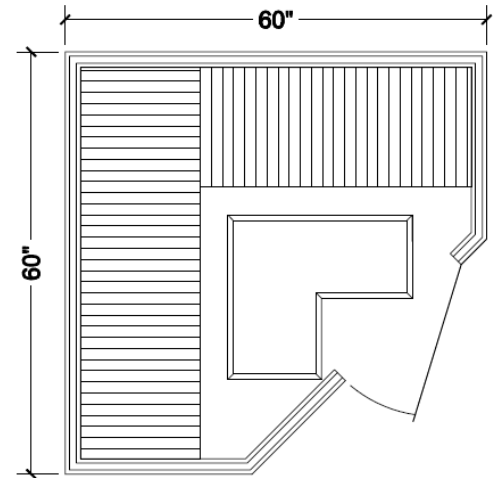

B 880

Pure Infra™

Low EMR
Low EF

- ✓ 4-person capacity
- ✓ 20 amp dedicated outlet plug-in model
- ✓ 60”d x 60”w x 77”h
- ✓ Canadian Hemlock interior & exterior
- ✓ Interior & exterior SaunaLogic™ Touch Pad control
- ✓ SaunaTone™ AV System
- ✓ 6-color chroma-therapy lighting
- ✓ Exterior overhang with halogen puck lighting
- ✓ In-bench & floor IR emitter panels

Plugs into a dedicated 20 amp outlet

3” clearance on sides of unit and 8” overhead clearance required for installation

pure sauna

* Rooms cannot be altered

* Pre-delivery site inspection recommended to insure room will fit