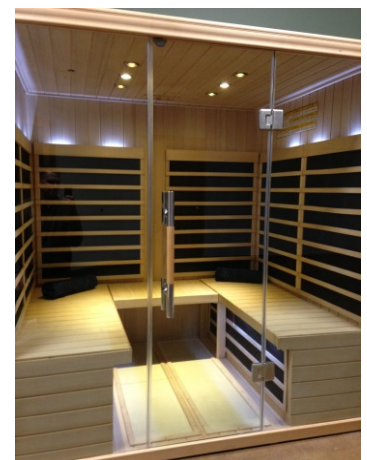

Finnleo Infrared Sauna Features

	Series		
	<u>G</u>	<u>B</u>	<u>S</u>
Certified Canadian Hemlock inside & out	✓	✓	✓
Interior Halogen lighting	✓	✓	✓
All-glass entry door	✓	✓	✓
Easy-to-Use TouchPad control	✓	✓	
State-of-the-Art TouchScreen control			✓
Wall-to-wall CarbonFlex™ Infrared emitter placement	✓	✓	✓
Exterior overhang entry lighting		✓	
6-color interior Chroma-therapy lighting system		✓	✓
Large, under-bench Infrared emitter panel		✓	✓
Ultra durable, attractive ceramic floor tile Infrared emitter		✓	✓
SaunaTone™ FM/mp3 sound system		✓	✓
Low EMR / Low EF Infrared emitter panels throughout		✓	✓
Patented non-linear heat distribution system		✓	✓
Turned wood & metal entry door handle			✓
Independent bench emitter panel function		✓	
Independent bench, leg skirt, floor emitter panel function			✓
Wall valance and under bench lighting system			✓
5-year emitter & 1-year control panel warranty	✓		
7-year emitter & 5-year control panel warranty		✓	✓
No tools required for assembly	✓	✓	✓
ETL safety listed throughout	✓	✓	✓
Wall panel mounted on easy-fit base unit		✓	✓
24-hour programmable countdown-to-use timer		✓	✓
120 volt plug-in power cord	✓	✓	✓

S Series