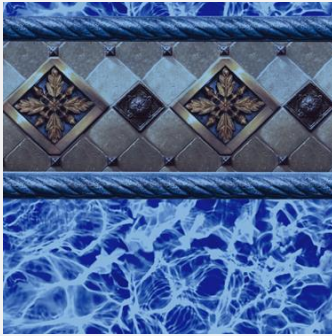

The 8 liner patterns below are on special for 2019. For the price of a 20 mil liner, you will receive a **FREE** upgrade to a 28mil wall/20mil bottom liner.

Bayview Blue Tile
 w/ blue diffusion floor

Ancient Seas Tile
 w/ gray marino floor

Siesta Wave Tan Tile
 w/ white diffusion floor

North Shore Tile
 w/ blue bahama floor

Braided River Tile
 w/ river mosaic floor

Stacked Stone Tile
 w/ clearwater tan floor

Mountain Tile
 w/ white diffusion floor

Blue Lancashire Tile
 w/ blue beach pebble floor