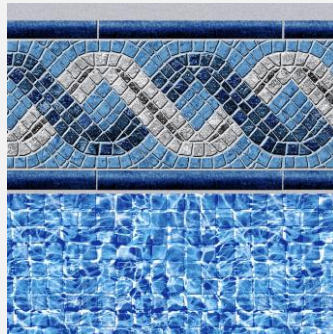

The 8 liner patterns below are on special for 2019. For the price of a 20 mil liner, you will receive a **FREE** upgrade to a 28mil wall/20mil bottom liner.

Bayview Blue Tile
 w/ blue diffusion floor

Ancient Seas Tile
 w/ gray marino floor

Siesta Wave Tan Tile
 w/ white diffusion floor

North Shore Tile
 w/ blue bahama floor

Braided River Tile
 w/ river mosaic floor

Stacked Stone Tile
 w/ clearwater tan floor

Mountain Tile
 w/ white diffusion floor

Blue Lancashire Tile
 w/ blue beach pebble floor