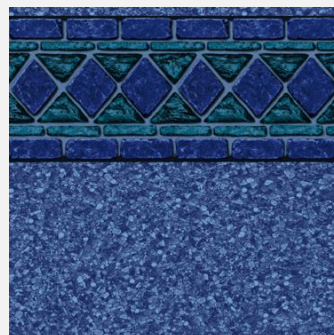

The 8 liner patterns below are on special for 2019. For the price of a 20 mil liner, you will receive a **FREE** upgrade to a 28mil wall/20mil bottom liner.

Bayview Blue Tile
 w/ blue diffusion floor

Ancient Seas Tile
 w/ gray marino floor

Siesta Wave Tan Tile
 w/ white diffusion floor

North Shore Tile
 w/ blue bahama floor

Braided River Tile
 w/ river mosaic floor

Stacked Stone Tile
 w/ clearwater tan floor

Mountain Tile
 w/ white diffusion floor

Blue Lancashire Tile
 w/ blue beach pebble floor