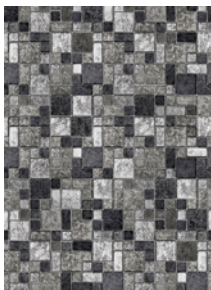

SILVER CLOUD
Pearlescence