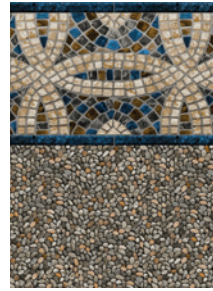

#### 28 mil Pattern Upgrade

ASHBURY  
w/Royal Granite

AVALON  
w/Royal Granite

BELIZE  
w/Blue Beach Pebble

CAPTIVA  
w/White  
Washed Pebble

CELESTIAL SPLASH  
Embossed

HARMONY  
w/Laguna Riviera

INDIGO SUNRISE  
w/Sea Blue

MALLORCA  
w/Sandy Cove

SAN NICOLA  
w/Sandy Cove

SIERRA  
w/Marine Sparkle

SILVER CLOUD  
Pearlescence

SPLASHING WAVES  
w/Marine Sparkle

SPLENDORE  
w/Sea Blue Bottom

TORTOLA  
w/Sandy Cove

WAVESTONE  
w/Sea Blue