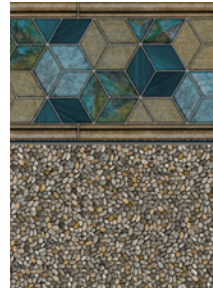

#### 28 mil Pattern Upgrade

ASHBURY  
w/Royal Granite

AVALON  
w/Royal Granite

BELIZE  
w/Blue Beach Pebble

CAPTIVA  
w/White  
Washed Pebble

CELESTIAL SPLASH  
Embossed

HARMONY  
w/Laguna Riviera

INDIGO SUNRISE  
w/Sea Blue

MALLORCA  
w/Sandy Cove

SAN NICOLA  
w/Sandy Cove

SIERRA  
w/Marine Sparkle

SILVER CLOUD  
Pearlescence

SPLASHING WAVES  
w/Marine Sparkle

SPLENDORE  
w/Sea Blue Bottom

TORTOLA  
w/Sandy Cove

WAVESTONE  
w/Sea Blue