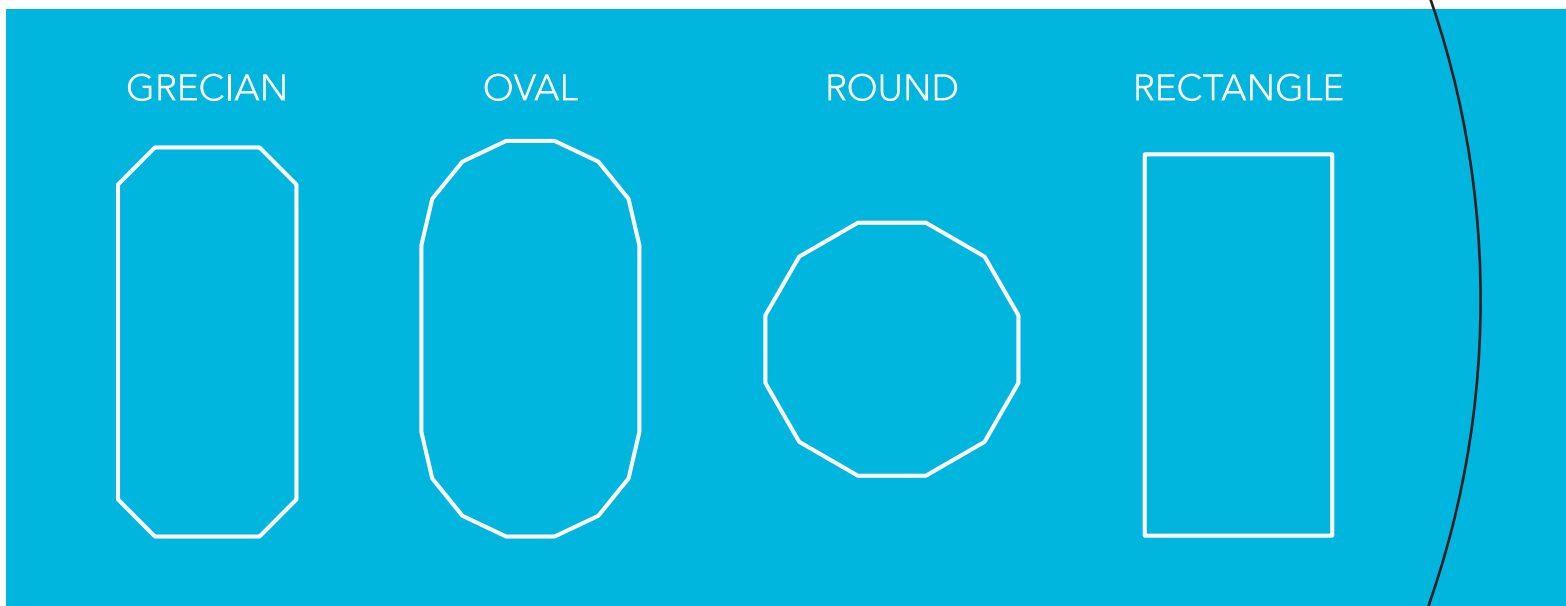

# SHAPES FOR ANY SPACE

Ultimates are available in 4 standard shapes:

**Grecian, Oval, Round, and Rectangle** in multiple size options for each. They can also be installed **completely inground, semi-inground, or above ground.**