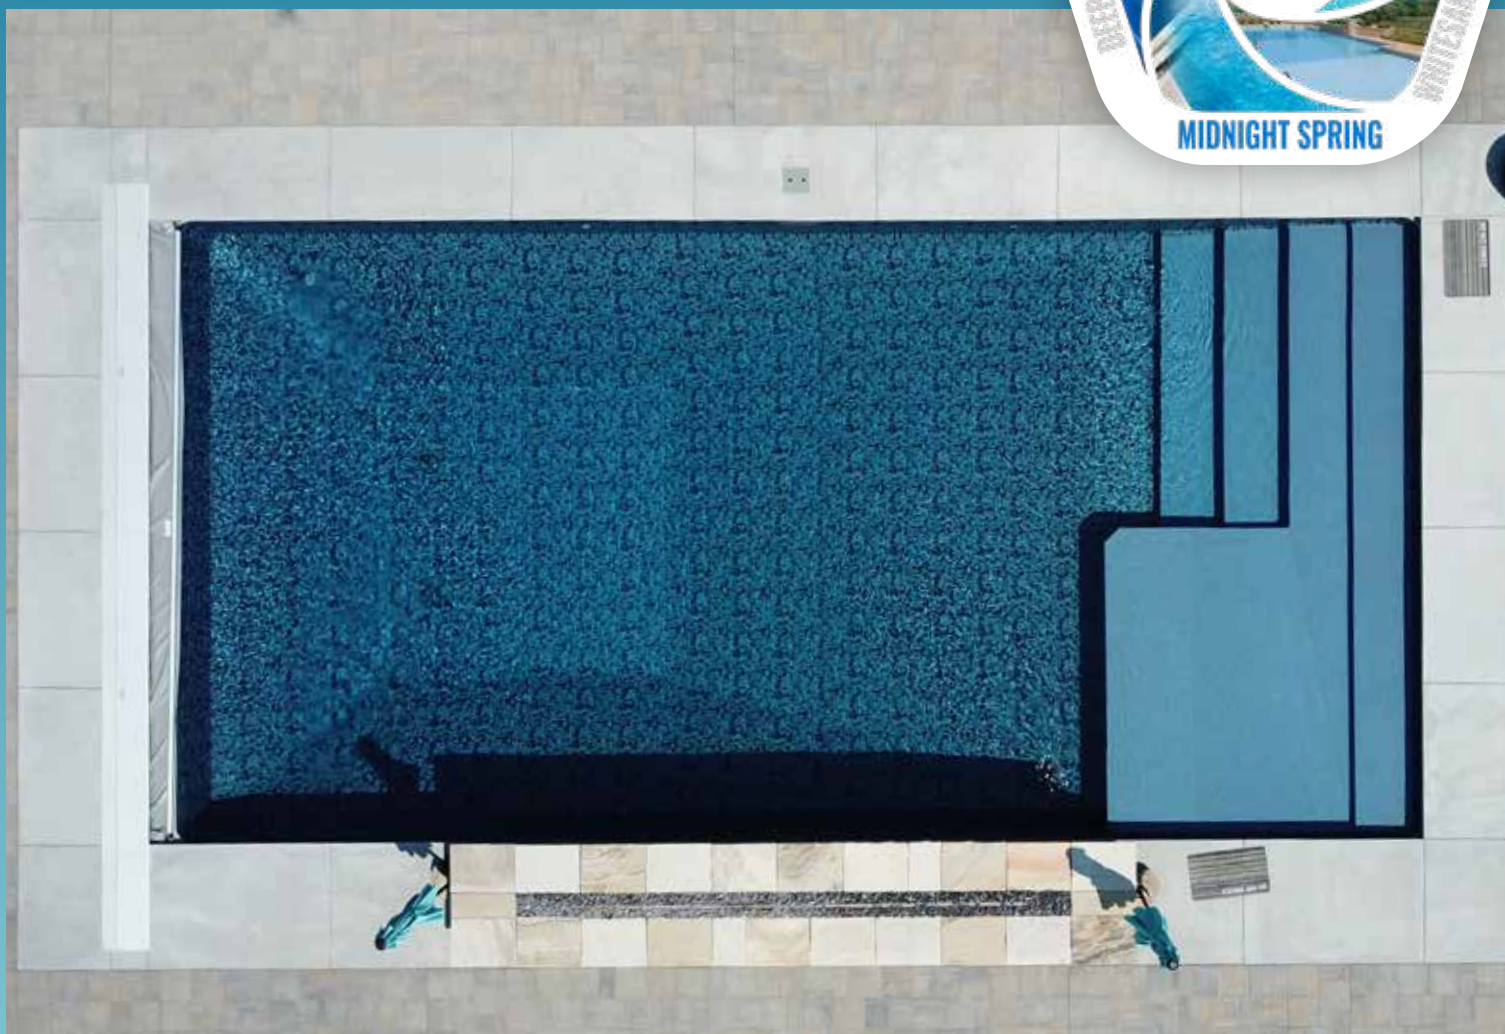

Midnight Spring

SOMETHING EXTRAORDINARY

Looking to transform an ordinary swimming pool into something extraordinary? These elegant, modern, and sophisticated patterns, represent our new Midnight Spring Color Collection. The handcrafted appeal of the collection's rich variety of gray, will cast a natural springlike teal when in direct sunlight. Like a natural spring, the depth of the swimming pool and darkness of the gray base will vary the color cast, ranging from a rich-midnight teal to a light spring-teal. Ordinary no more, take a swim in these natural Midnight Spring patterns.

LINER SHOWN: OBSIDIAN W/ BLUE SLATE