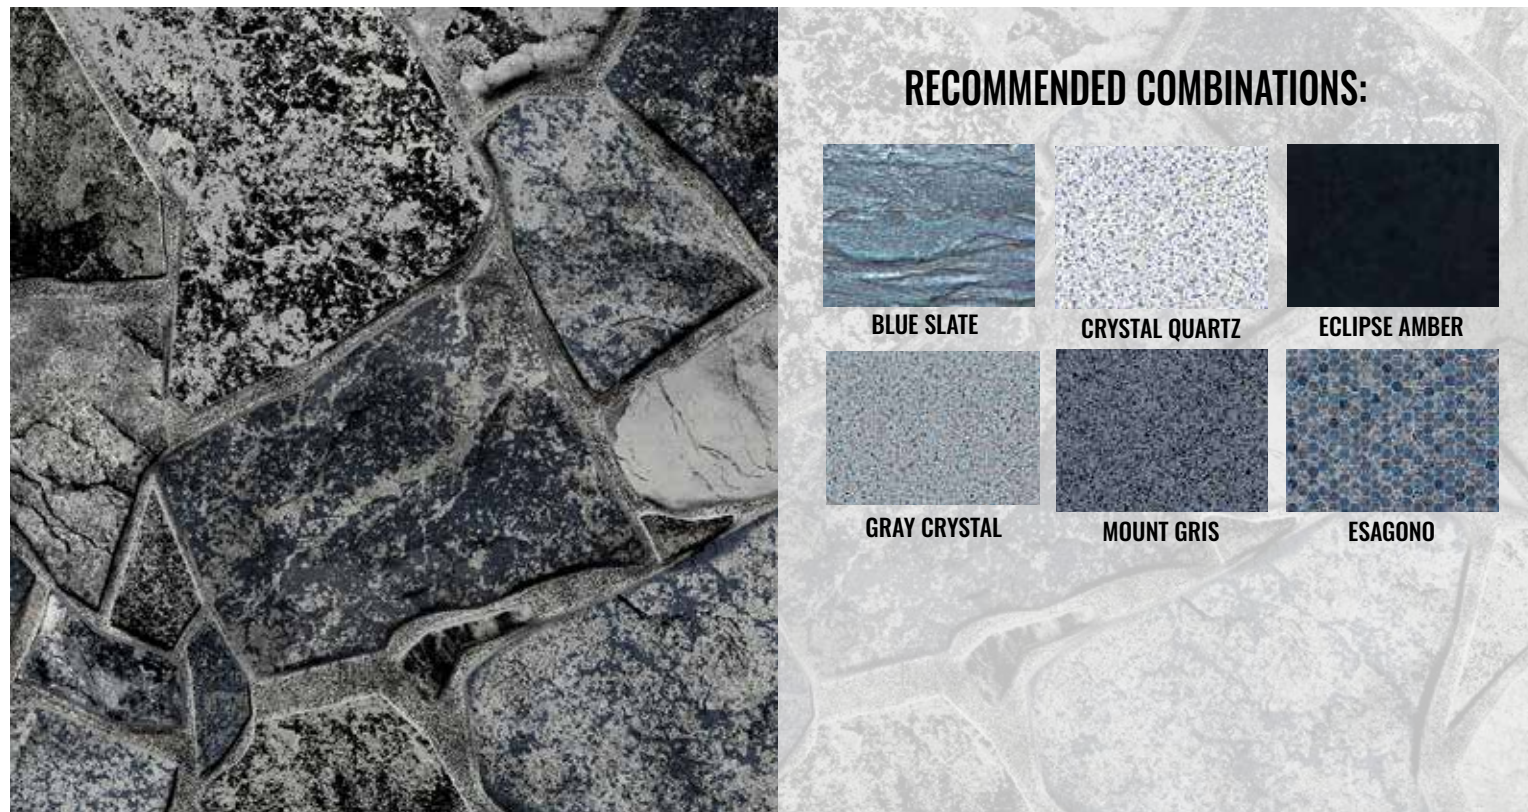

FLAGSTONE GRAY

Inspired by natural cut flagstone, Flagstone Gray pairs together large regular and irregular shaped stones in variety of gray hues to create a distinctive realistic appearance. The innovative design of this pattern is easy to coordinate with many backyard environments.