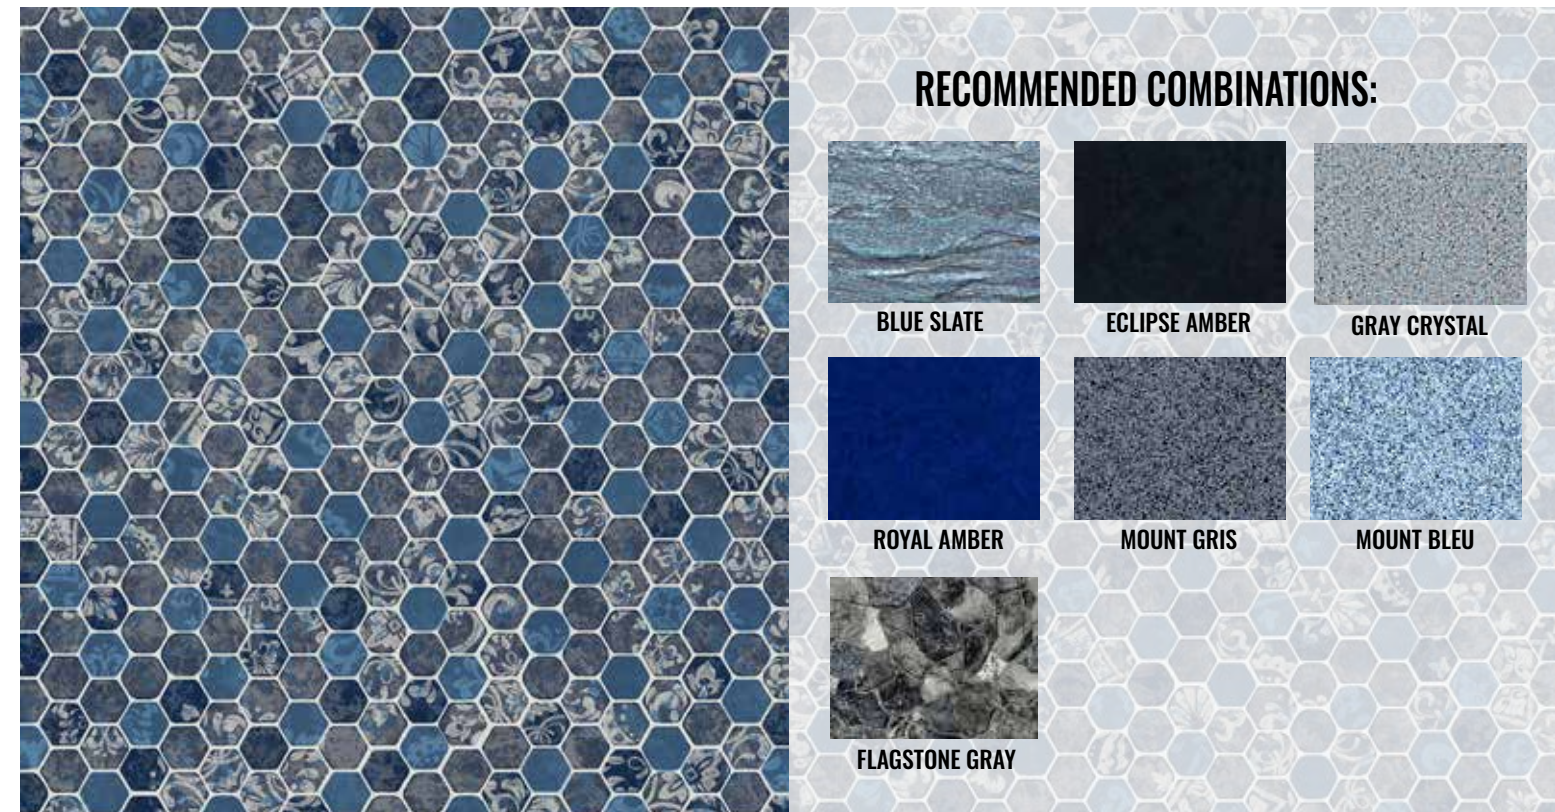

WHITEHAVEN W/ CRYSTAL QUARTZ
Destination Series / 27 Mil

LINER SHOWN: WHITEHAVEN

RECOMMENDED COMBINATIONS:

ESAGONO

This mid-century modern take on TrueStone brings poise and elegance to the collection. This gorgeous eye-captivating liner, is perfect on stairs, benches, and other special features, or even as a full print liner.