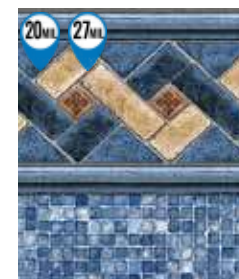

MOUNTAIN MOSAIC
with Mosaic Light Blue