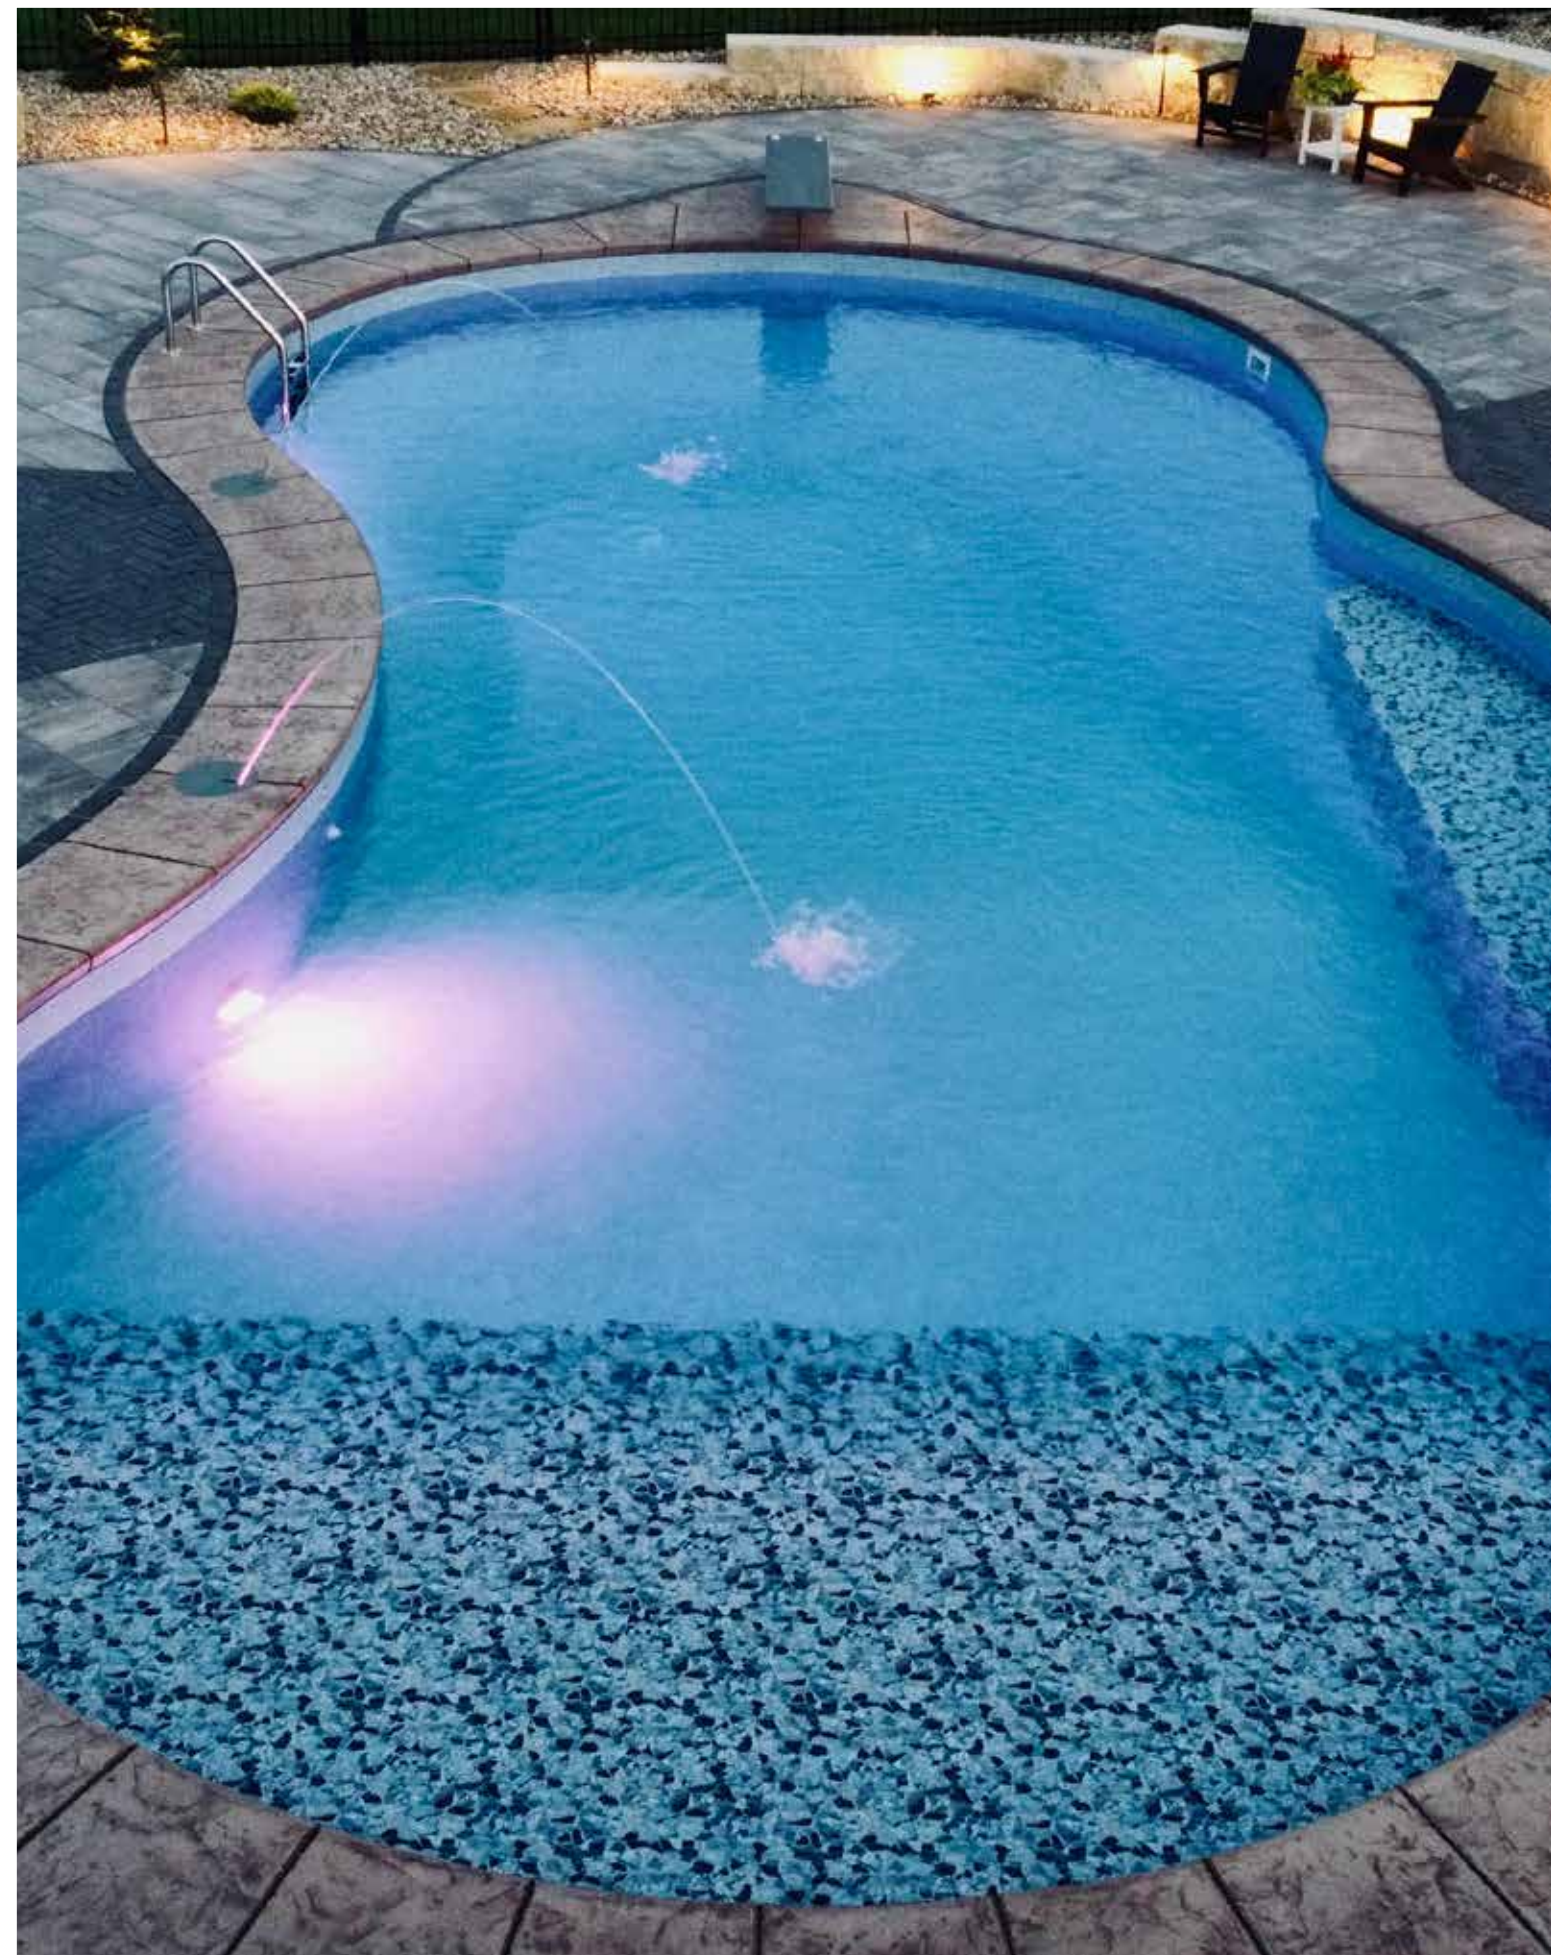

LINER SHOWN: PEARLSTONE (STEP-BENCH) MOUNT BLEU (FLOOR-WALLS)