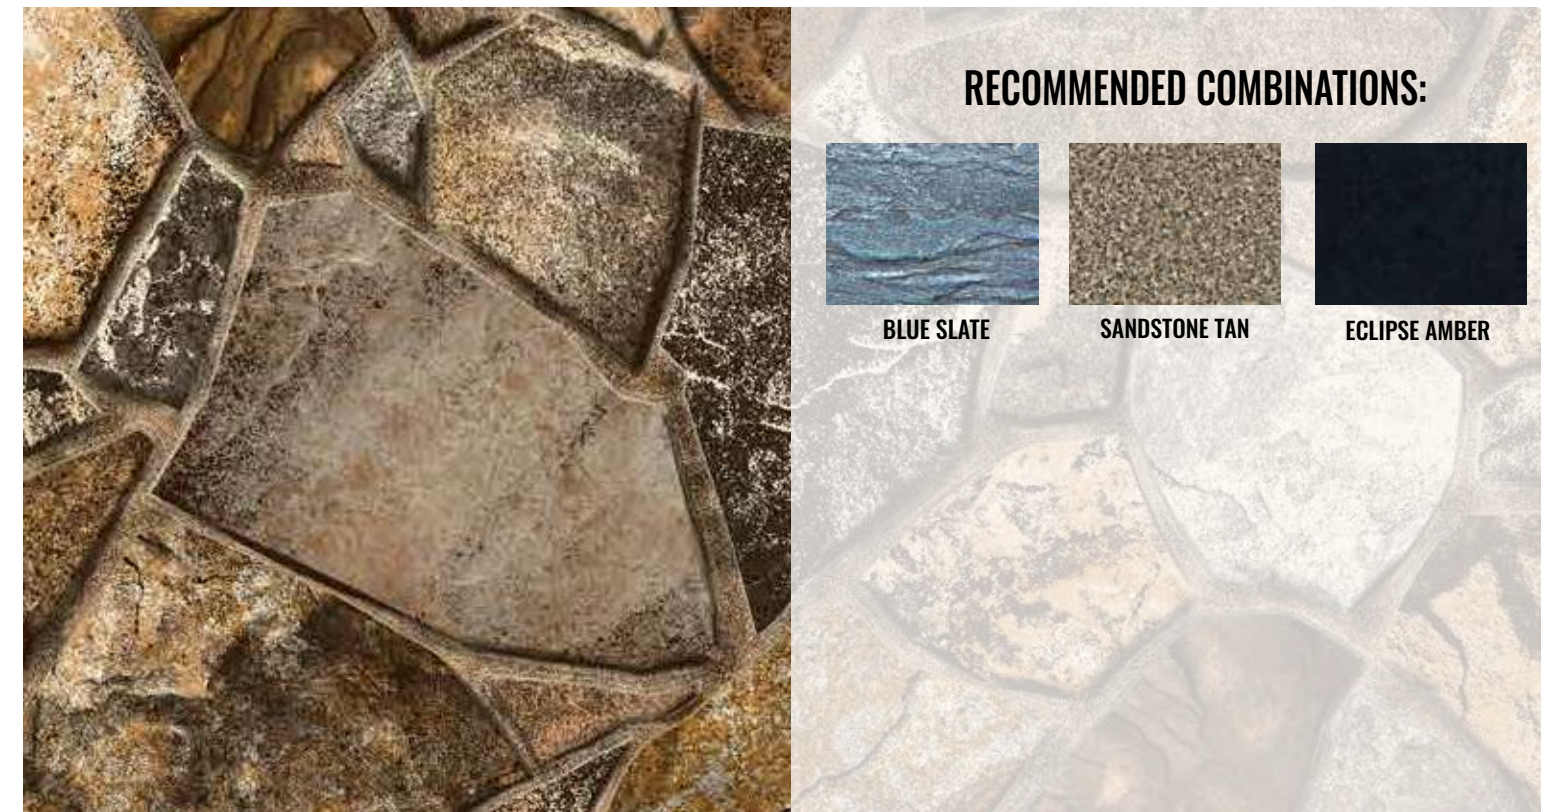

FLAGSTONE TAN

The natural regular and irregular shapes of Flagstone Tan make for an amazing swim deck, tanning ledge, step, and/or so much more. Creating a rustic yet charming atmosphere, using a multitude of tan, beige, and gray hues. This liner is the perfect enhancement to an existing, natural outdoor living space, or to enhance a new pool project.