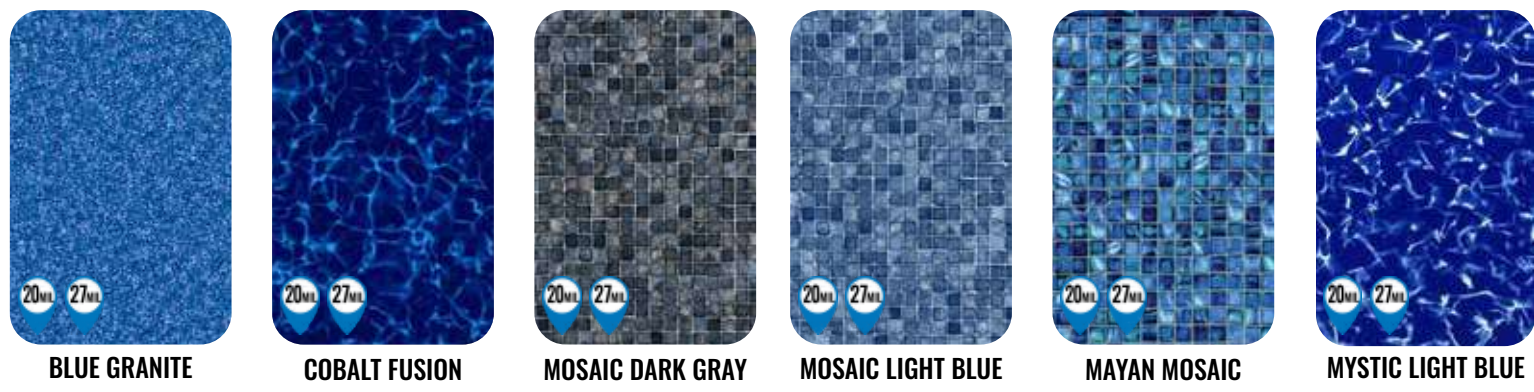

BORDERLESS PATTERNS

LINER SHOWN: MOSAIC LIGHT BLUE