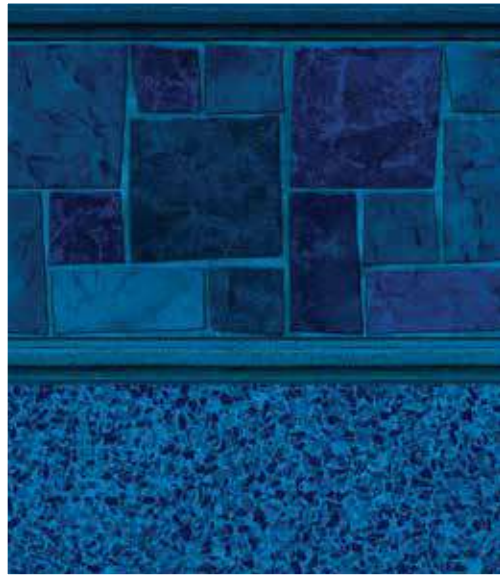

COURTSTONE BLUE W/ STARDUST BLUE
Destination Series 27 or 20 Mil

DEEP BLUE SEA