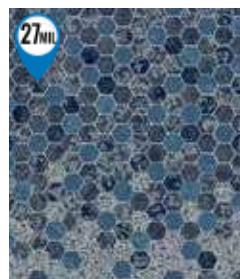

FALLING ESAGONO
with Gray Crystal