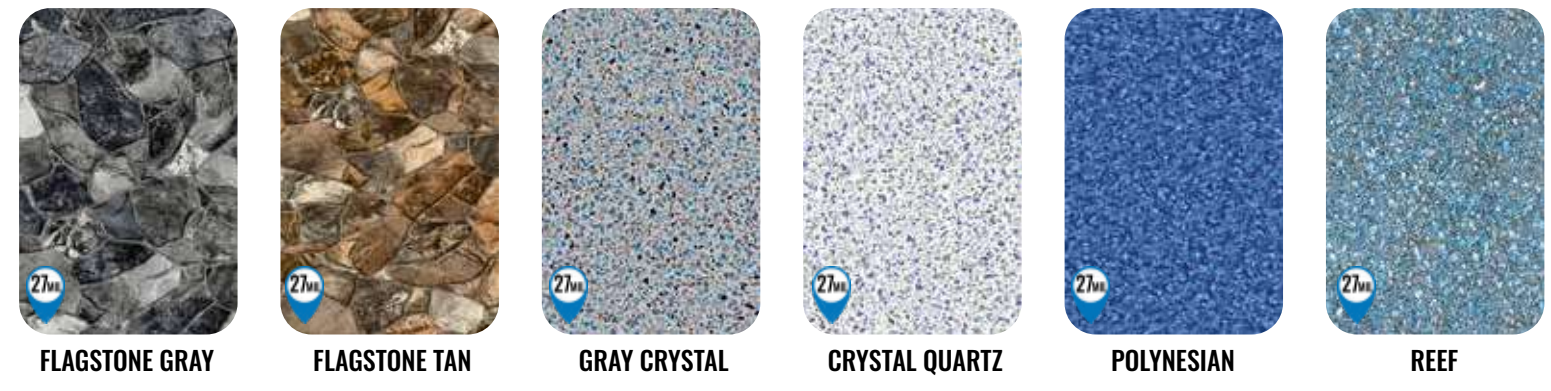

BORDERLESS PATTERNS

LINER SHOWN: MOSAIC LIGHT BLUE