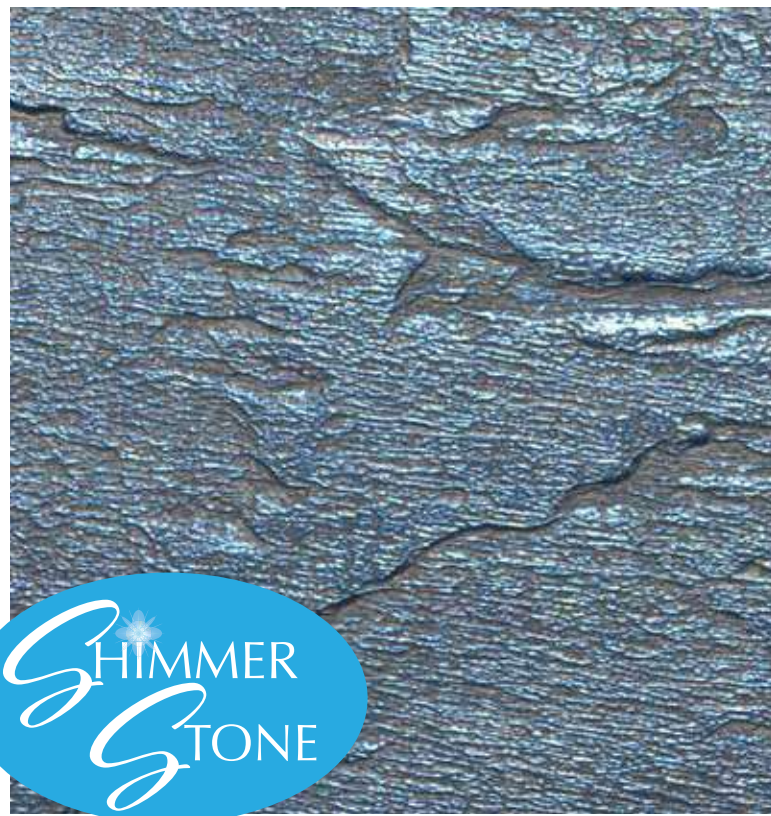

LINER SHOWN: PEARLSTONE

LINER SHOWN: OBSIDIAN WALL/FLOOR WITH BLUE SLATE STEP/FEATURE

LINER SHOWN: OBSIDIAN

**RECOMMENDED COMBINATIONS:**