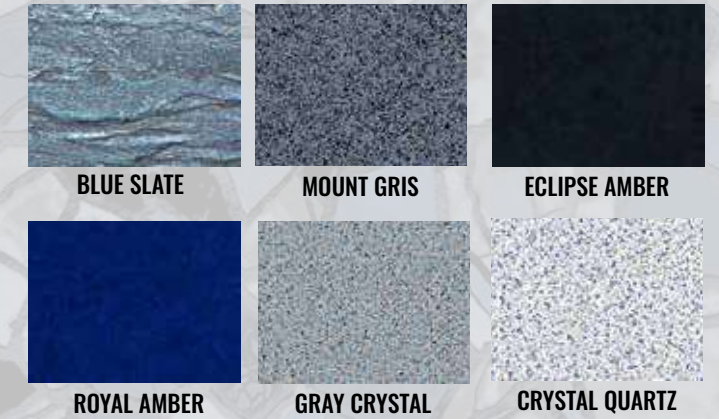

LINER SHOWN: SANDSTONE TAN

Note: Images in brochure may vary in color from actual vinyl sample.

# FLAGSTONE TAN

The natural regular and irregular shapes of Flagstone Tan make for an amazing swim deck, tanning ledge, step, and/or so much more. Creating a rustic yet charming atmosphere, using a multitude of tan, beige, and gray hues. This liner is the perfect enhancement to an existing, natural outdoor living space, or to enhance a new pool project.

LINER SHOWN: FLAGSTONE TAN STEP & BENCH WITH SANDSTONE TAN WALL & FLOOR

LINER SHOWN: FLAGSTONE TAN STEP W/ SANDSTONE TAN FLOOR

**RECOMMENDED COMBINATIONS:**

**RECOMMENDED COMBINATIONS:**