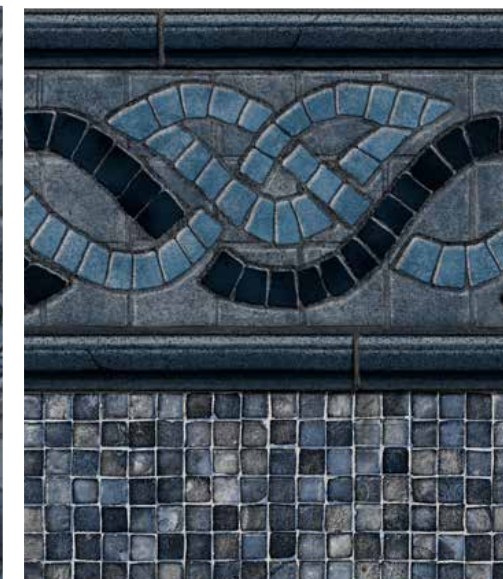

DURANGO W/ MOSAIC DARK GRAY
Destination Series / 27 Mil