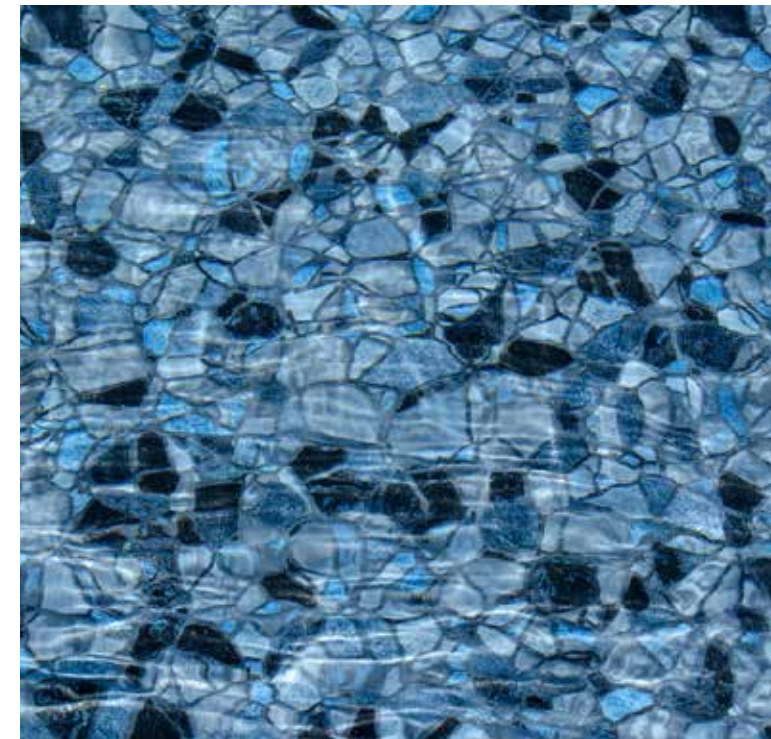

LINER SHOWN: OBSIDIAN