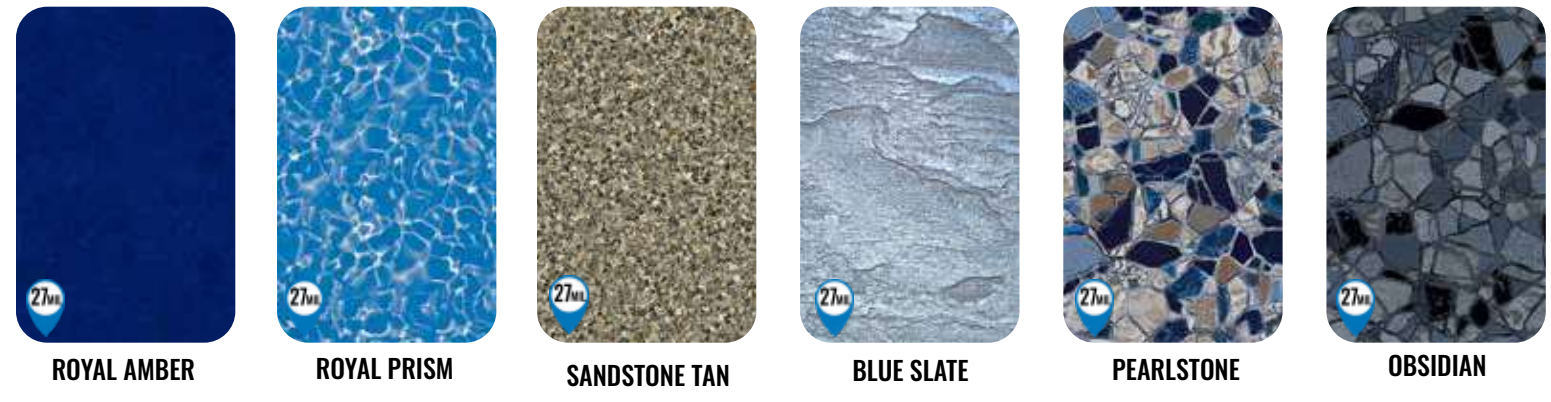

BORDERLESS PATTERNS

LINER SHOWN: MOSAIC LIGHT BLUE