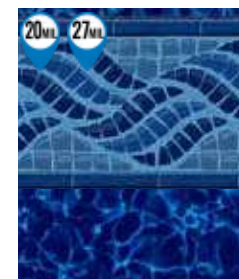

SUMMERWAVE
with Cobalt Fusion