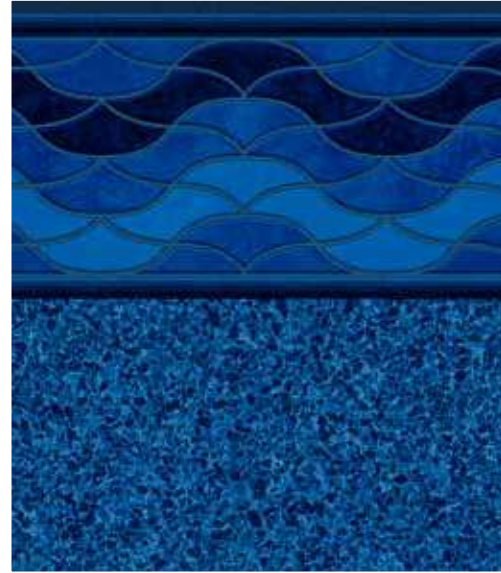

COROLLA W/ STARDUST BLUE
Destination Series 27 or 20 Mil

DEEP BLUE SEA