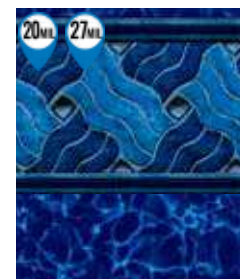

LEGENDS
with Cobalt Fusion