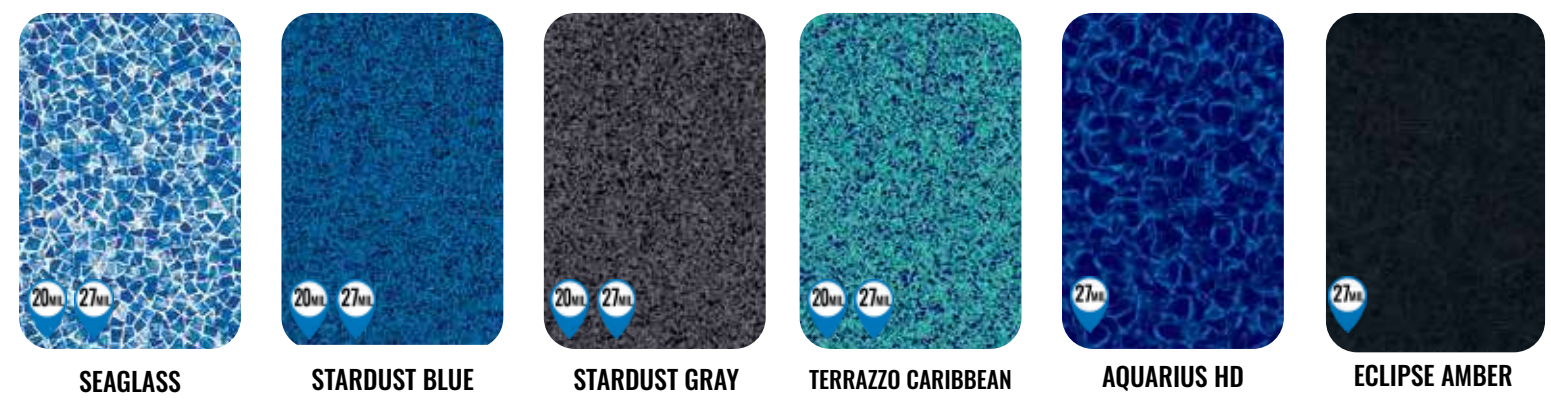

BORDERLESS PATTERNS

LINER SHOWN: MOSAIC LIGHT BLUE