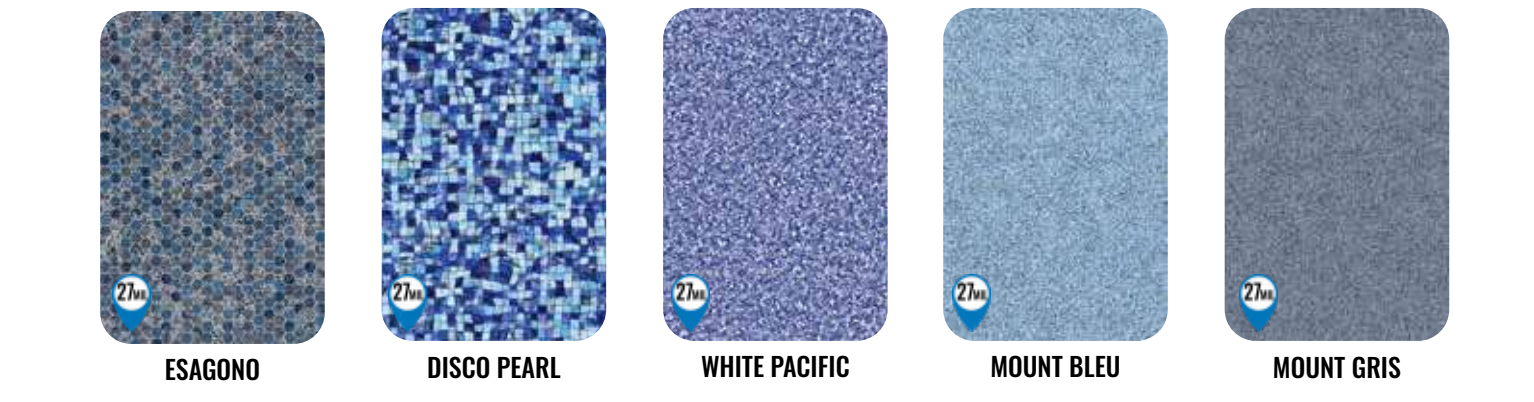

BORDERLESS PATTERNS

LINER SHOWN: MOSAIC LIGHT BLUE