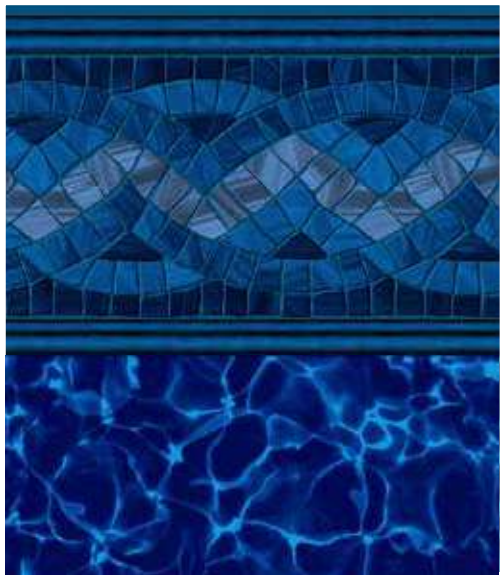

CARNEGIE COBALT W/ COBALT FUSION
Signature Series / Discounted 27/20 Mil Upgrade

DEEP BLUE SEA