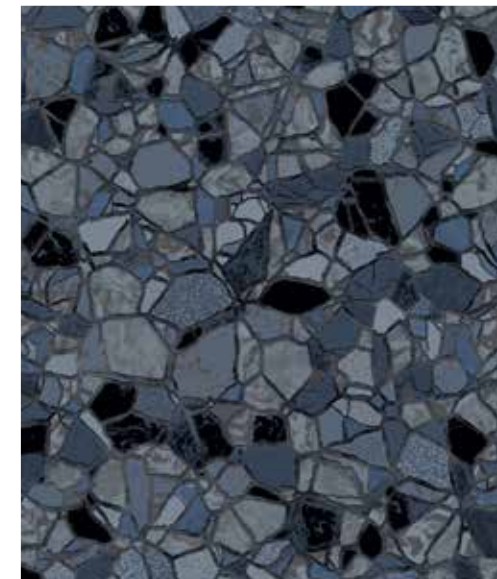

COURTSTONE GRAY W/ STARDUST GRAY
Destination Series / 27 or 20 Mil

OBSIDIAN
Shimmer Stone for Destination Series & TrueStone Collection / 27 Mil