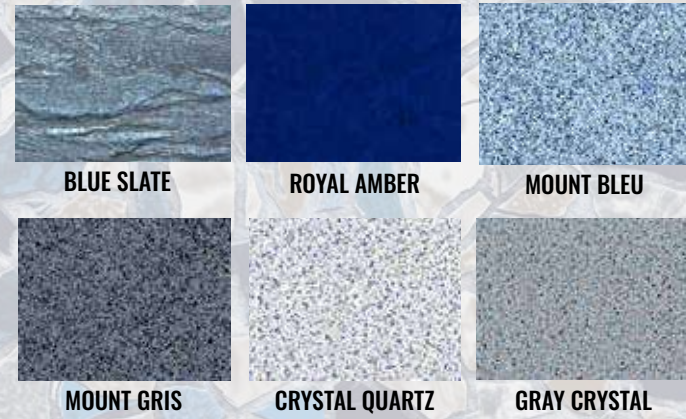

LINER SHOWN: SANDSTONE TAN

Note: Images in brochure may vary in color from actual vinyl sample.

# FLAGSTONE TAN

The natural regular and irregular shapes of Flagstone Tan make for an amazing swim deck, tanning ledge, step, and/or so much more. Creating a rustic yet charming atmosphere, using a multitude of tan, beige, and gray hues. This liner is the perfect enhancement to an existing, natural outdoor living space, or to enhance a new pool project.

LINER SHOWN: FLAGSTONE TAN STEP & BENCH WITH SANDSTONE TAN WALL & FLOOR

LINER SHOWN: FLAGSTONE TAN STEP W/ SANDSTONE TAN FLOOR

**RECOMMENDED COMBINATIONS:**

**RECOMMENDED COMBINATIONS:**