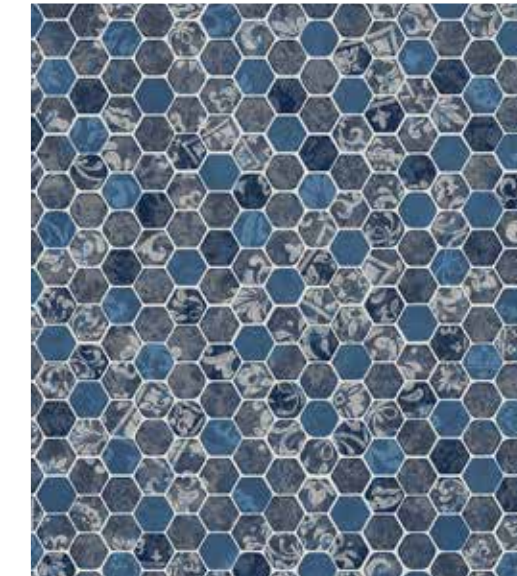

ESAGONO
Shimmer Stone for Destination Series & TrueStone Collection / 27 Mil